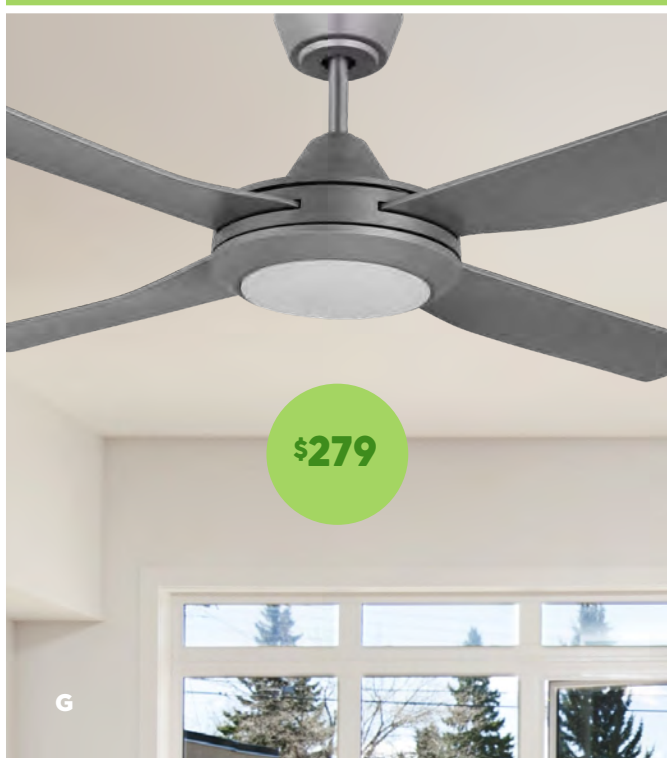

L 1220mm AC ABS 4 Blade Ceiling Fan

2 sizes available in Black or White with or without light

G